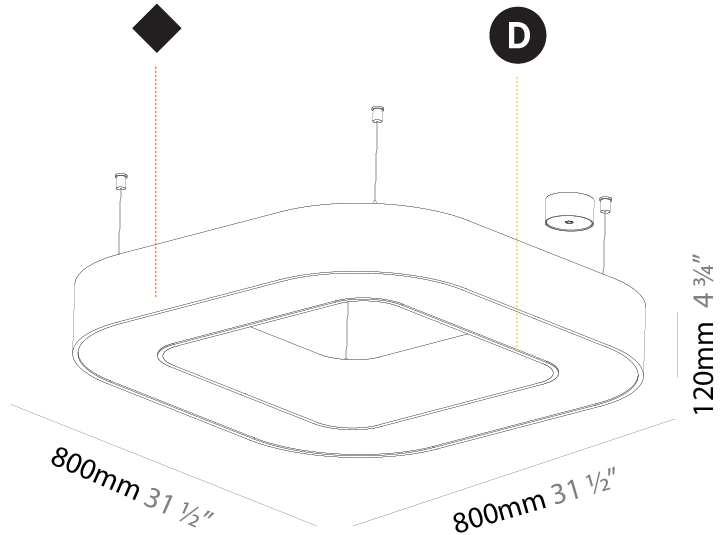

GENERAL

Series: Glorious
Subseries: Glorious Quantum
Brand: Prolicht
Division: Architectural
Mounting Type: Suspension
Mounting Location: Ceiling
Subcategory: Ambient

PHYSICAL

Shape: Square
Length (mm): 800
Length (in): 31 1/2
Width (mm): 800
Width (in): 31 1/2
Height (mm): 120
Height (in): 4 3/4
Max. Overall Height (mm): 2120
Max. Overall Height (in): 83 7/16
Light Distribution: Direct / Indirect
Weight (kg): 9.71
Weight (lbs): 21.44
Diffuser: PMMA - Opal or Micro-Prism
Fixture Finish: SSR / BKV / CWI / CRY / HAB / UFT / ITA / RUA / FTG / MYG / LOD / PUS / FRO / FUP / KIA / POP / BLS / SPG / MEY / GOH / GUM / CHC / COM / ABZ / JAG / OBR / MOS / ROR
Fixture Material: Aluminum

ELECTRICAL

Lamp Type: LED (Zhaga Standard)
Input Wattage (W): 40 / 20
Total Output Wattage (W): 48 / 38.4 (3500K)
Dimming: Non-Dimming / Phase Dimming (120Vac only) / 0-10V Dimming
Driver Included: Yes
Driver Location: Integrated
Driver Type: Constant Current - 120 / 277Vac
Driver Class: Class 2
Input Voltage (V): 120 - 277
Constant Current (MA): 350 / 800/400 (3500K)

LED

Color Temperature (°K): 3000 / 3500 / 4000
Max. Delivered Lumen (lm): 3690 / 3822 / 3900 Direct / 2560 / 2646 / 2700 Indirect
CRI: >80 CRI
Efficiency (%): 69.8
Lamp Life (hrs): 50000

OPTICAL

RATINGS AND CERTIFICATIONS

Certified By: Certified for North American Standards
IP rating: IP20