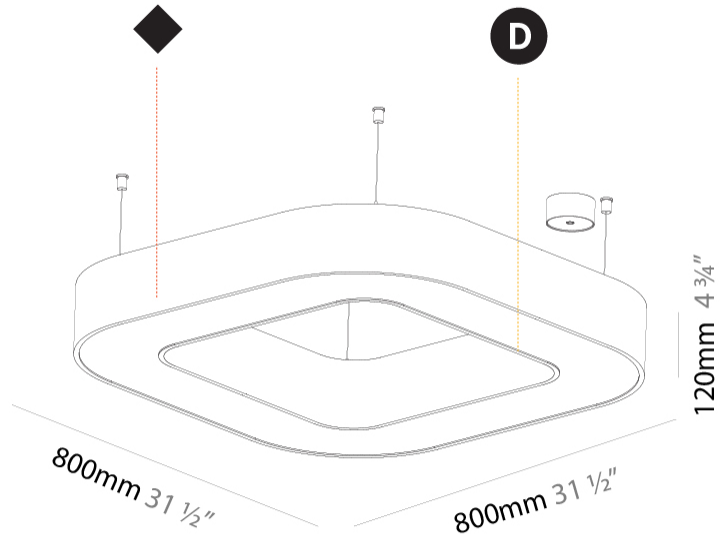

GENERAL

Series: Glorious
Subseries: Glorious Quantum
Brand: Prolicht
Division: Architectural
Mounting Type: Suspension
Mounting Location: Ceiling
Subcategory: Ambient

PHYSICAL

Shape: Square
Length (mm): 800
Length (in): 31 1/2
Width (mm): 800
Width (in): 31 1/2
Height (mm): 120
Height (in): 4 3/4
Max. Overall Height (mm): 2120
Max. Overall Height (in): 83 7/16
Light Distribution: Direct
Weight (kg): 9.422
Weight (lbs): 20.73
Diffuser: PMMA - Opal or Micro-Prism
Fixture Finish: SSR / BKV / CWI / CRY / HAB / UFT / ITA / RUA / FTG / MYG / LOD / PUS / FRO / FUP / KIA / POP / BLS / SPG / MEY / GOH / GUM / CHC / COM / ABZ / JAG / OBR / MOS / ROR
Fixture Material: Aluminum

ELECTRICAL

Lamp Type: LED (Zhaga Standard)
Input Wattage (W): 40
Total Output Wattage (W): 31 / 25.6 (3500K)
Dimming: Non-Dimming / Phase Dimming (120Vac only) / 0-10V Dimming
Driver Included: Yes
Driver Location: Integrated
Driver Type: Constant Current - 120 / 277Vac
Driver Class: Class 2
Input Voltage (V): 120 - 277
Constant Current (MA): 350 / 800 (3500K)

LED

Color Temperature (°K): 3000 / 3500 / 4000
Max. Delivered Lumen (lm): 3690 / 3822 / 3900
CRI: >80 CRI
Efficiency (%): 65
Lamp Life (hrs): 50000

OPTICAL

RATINGS AND CERTIFICATIONS

Certified By: Certified for North American Standards
IP rating: IP20